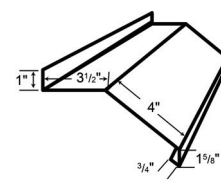

**LG 110** BASE TRIM\*

**LG 111** SQUARE BASE ANGLE\*

**LG 113** CORNER TRIM

**LG 115** INSIDE CORNER

**LG 117** RAKE TRIM

**LG 118** DENVER GABLE

**LG 119** EAVE FLASHING

**LG 120** DENVER EAVE TRIM

**LG 134** TRACK DOOR JAMB TRIM

**LG 138 / LG 139**  
"W" FORMED VALLEY\*

**LG 147** F&J SOFFIT

**LG 148** "F" CHANNEL

\*Refer to the 29-gauge product manual for variable trim dimensions.