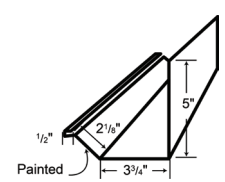

**LG 110** BASE TRIM\*

**LG 111** SQUARE BASE ANGLE\*

**LG 113** CORNER TRIM

**LG 115** INSIDE CORNER

**LG 117** RAKE TRIM

**LG 118** DENVER GABLE

**LG 119** EAVE FLASHING

**LG 120** DENVER EAVE TRIM

**LG 134** TRACK DOOR JAMB TRIM

**LG 138 / LG 139**  
"W" FORMED VALLEY\*

**LG 147** F&J SOFFIT

**LG 148** "F" CHANNEL

\*Refer to the 29-gauge product manual for variable trim dimensions.