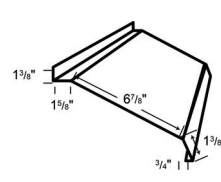

LG 132 COMBO TRACK COVER