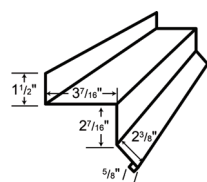

LG 131 NATIONAL DOOR TRACK COVER